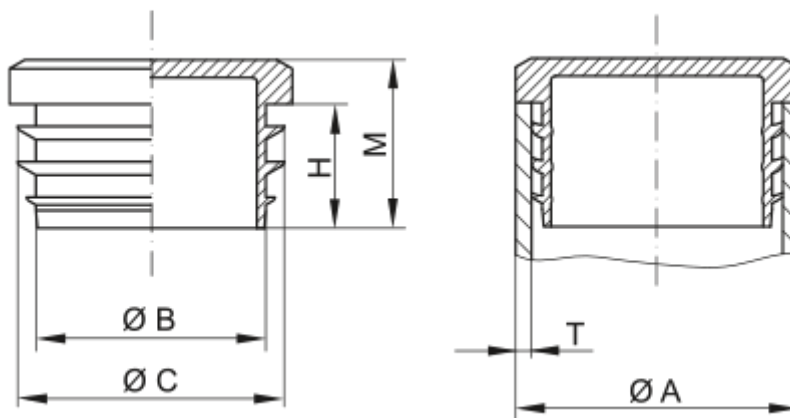

Article number: 59GPN320GL1612

Description: KLEE Finned plugs GPN 320 - 16 (Wall thickness 1-2)

## Measures

A = 16

B = 11

C = 14.5

H = 11

M = 15

T = 1-2